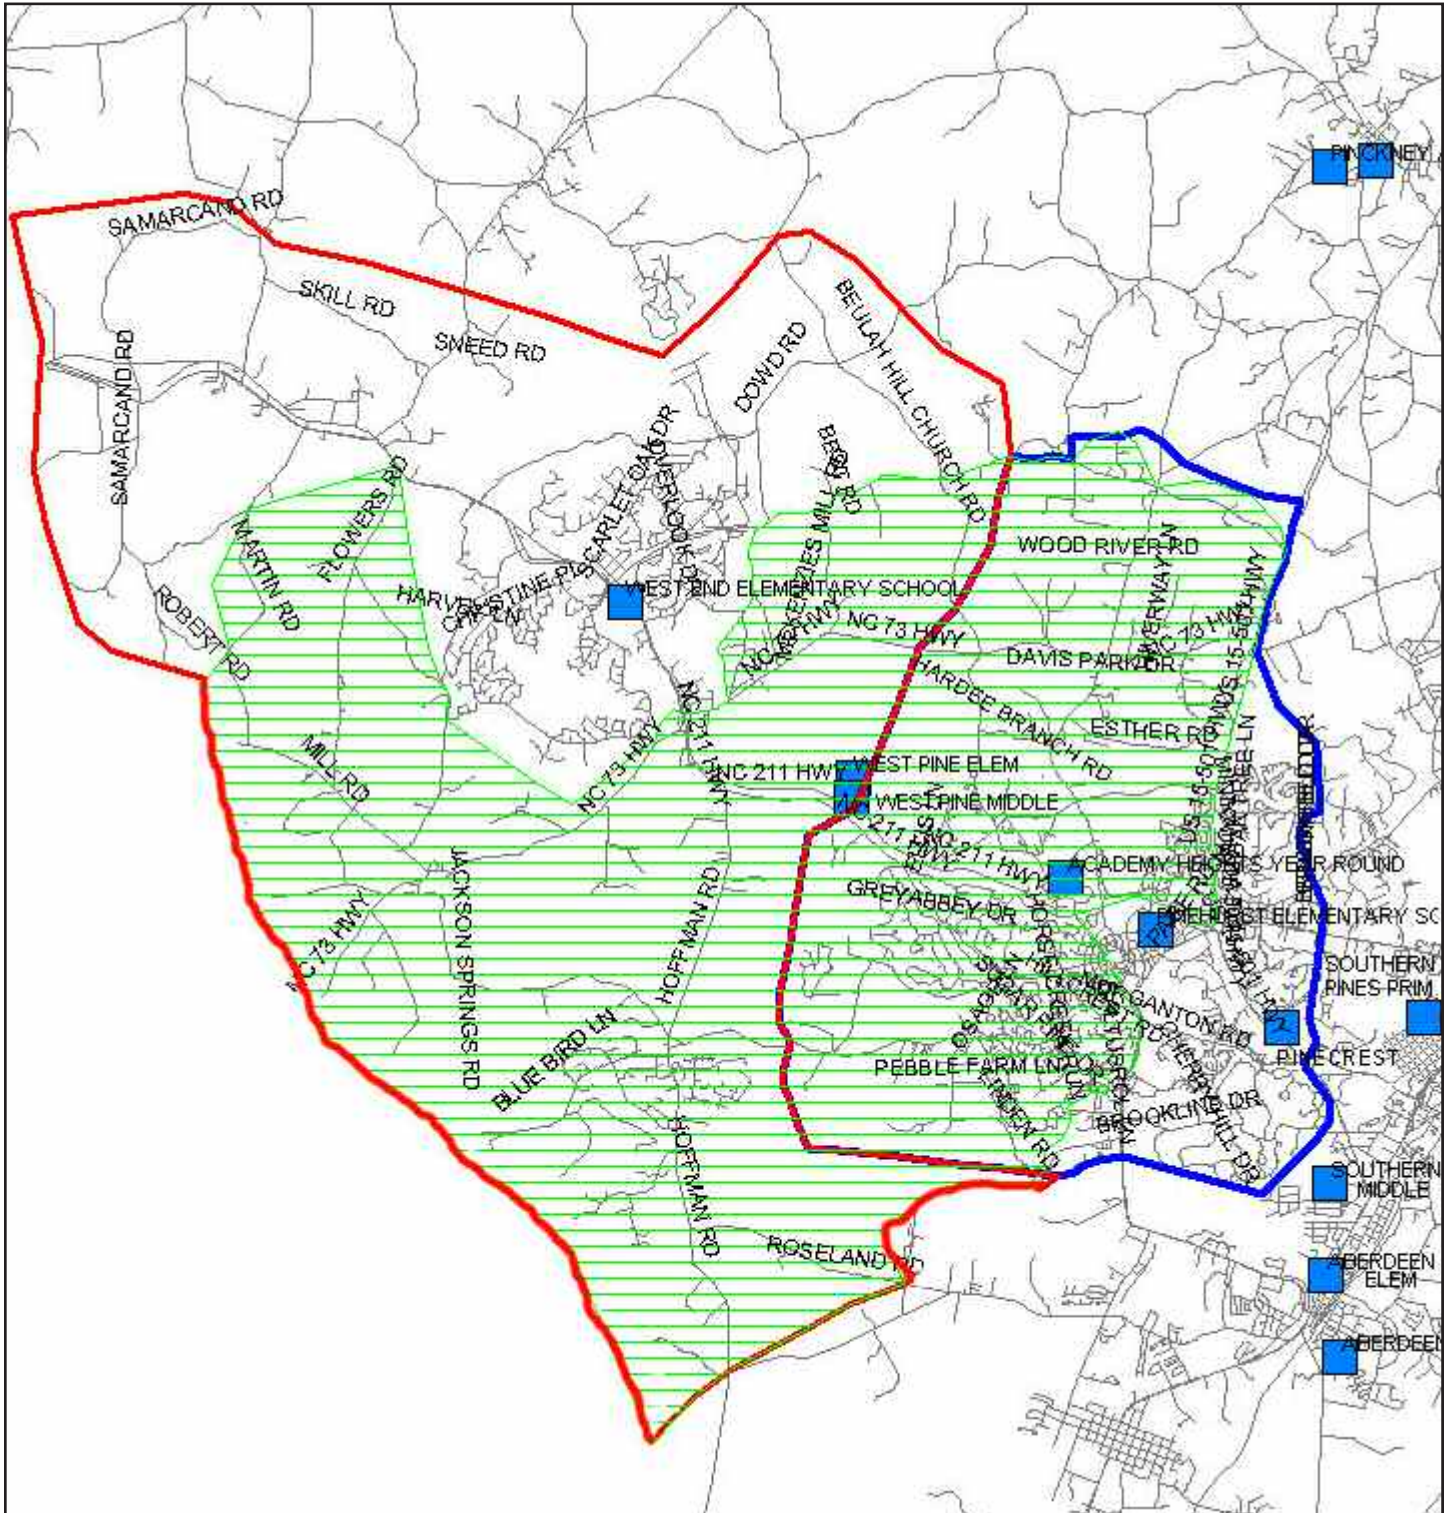

West Pine Elementary Attendance Area

The Moore County Schools map above shows the current attendance area for West End Elementary outlined in red and for Pinehurst Elementary outlined in blue. The proposed West Pine Elementary attendance area is shaded with green stripes. Students will be moved from both West End and Pinehurst to the new school.